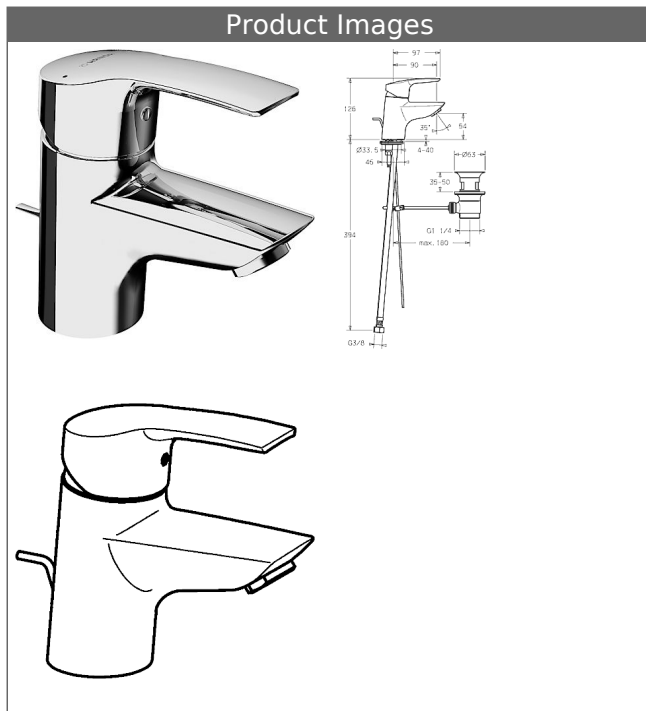

HANSAPOLO one-hole single-lever basin mixer, DN 15

Description

HANSAPOLO
one-hole single-lever basin mixer, DN 15

P-IX 28365/IA
flow rate: 6 l/min, at 3 bar hydraulic pressure

- body: DR brass (MS 63)
- watercourse system without nickel coating
- operating lever (metal)
- (-) H+C symbol
- aerator
- (-) constant flow rate independent of pressure
- (-) improved limescale protection with the HONEYCOMB® structure
- pop-up waste (metal) and draw-rod
- rapid installation system
- connection with flexible hoses G 3/8 (-) DVGW W270 approved

spout: fix, cast
projection: 90 mm

HANSA control cartridge classic 3.5

Item No.: 59913075

Qty: 1

- (-) ceramic discs with integrated grease wells
- (-) adjustable hot water stop
- (-) volume restrictor indefinitely variable up to approx. 6 l/min

HANSA control cartridge classic 3.5

Item No.: 59913075

Qty: 1

- (-) ceramic discs with integrated grease wells
- (-) adjustable hot water stop
- (-) volume restrictor indefinitely variable up to approx. 6 l/min

Model	Item No.	
chrome	51402273	

Product Image

Product Drawing

Product Drawing