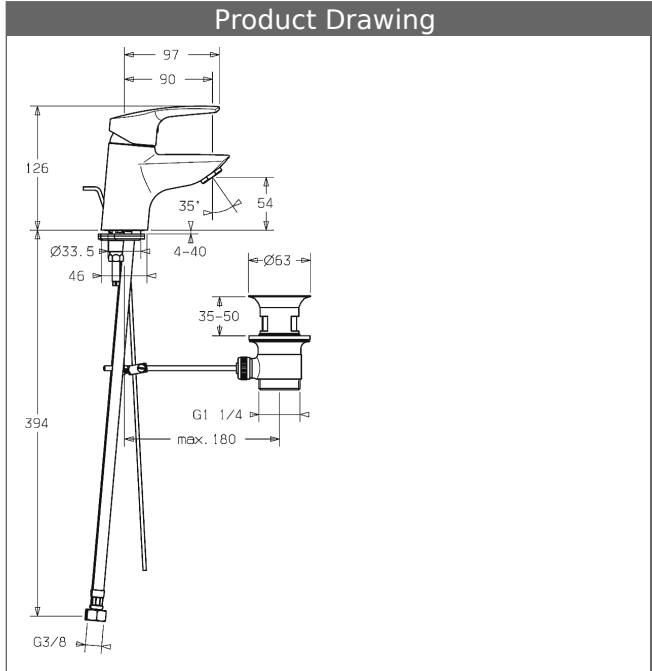

HANSAPOLO one-hole single-lever basin mixer, DN 15

Description

HANSAPOLO
one-hole single-lever basin mixer, DN 15

P-IX 28365/IA
flow rate: 6 l/min, at 3 bar hydraulic pressure

- body: DR brass (MS 63)
- watercourse system without nickel coating
- operating lever (metal)
- (-) H+C symbol
- aerator
- (-) constant flow rate independent of pressure
- (-) improved limescale protection with the HONEYCOMB® structure
- pop-up waste (metal) and draw-rod
- rapid installation system
- connection with flexible hoses G 3/8 (-) DVGW W270 approved

spout: fix, cast
projection: 90 mm

HANSA control cartridge classic 3.5

Item No.: 59913075

Qty: 1

- (-) ceramic discs with integrated grease wells
- (-) adjustable hot water stop
- (-) volume restrictor indefinitely variable up to approx. 6 l/min

HANSA control cartridge classic 3.5

Item No.: 59913075

Qty: 1

- (-) ceramic discs with integrated grease wells
- (-) adjustable hot water stop
- (-) volume restrictor indefinitely variable up to approx. 6 l/min

Model	Item No.	
chrome	51402273	

Product Image

Product Drawing

Product Drawing